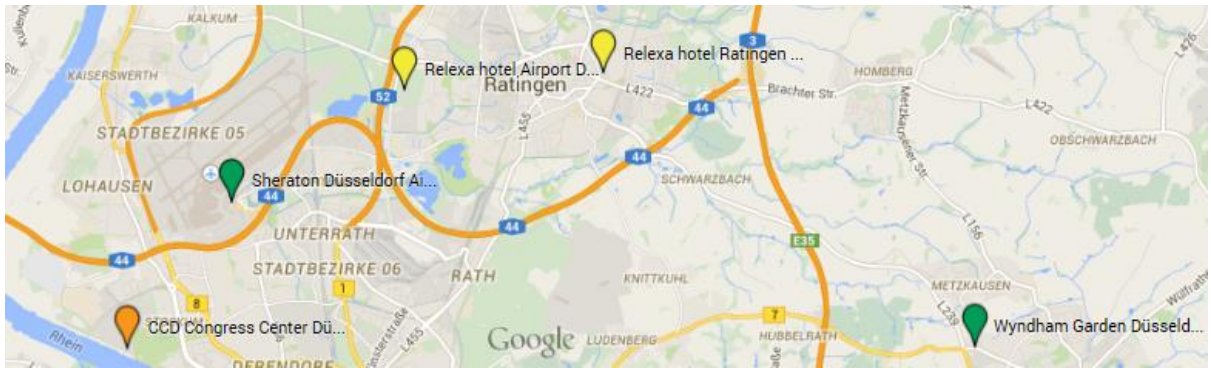

HOTEL LOCATIONS

- CCD Congress Center Düsseldorf
- 5 star hotels
- 4 star hotels
- 2 star hotels
- Non-classified hotels